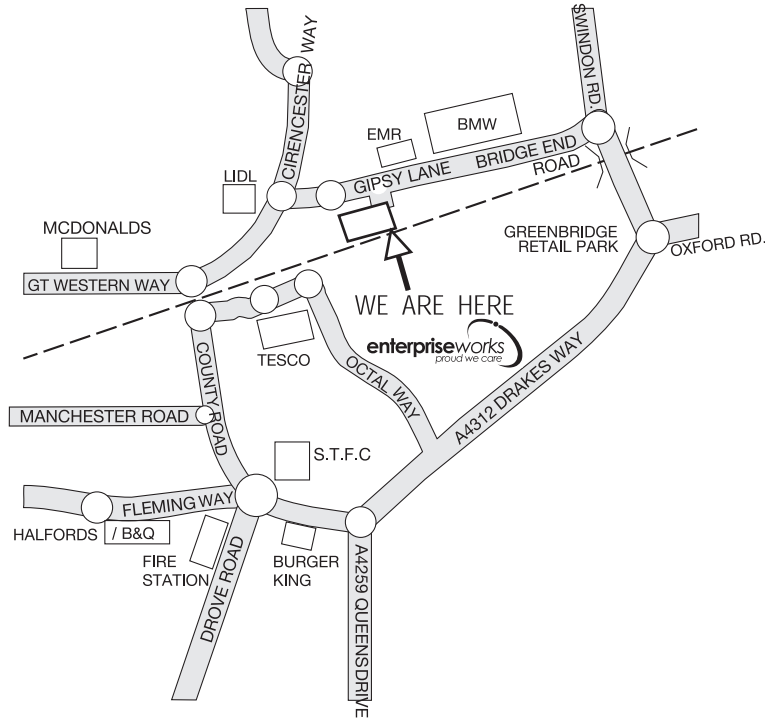

Where to find us...

Price List

Effective Autumn 2009

Units 1A & 1B
Gipsy Lane
Swindon SN2 8DT
Tel: 01793 616288
Fax: 01793 542235
Email: enterpriseworks@swindon.gov.uk
www.swindon.gov.uk

Opening Times: Monday - Thursday 7.45am - 4.30pm
Friday 7.45am - 4.00pm
Saturday 7.15am - 11.45am