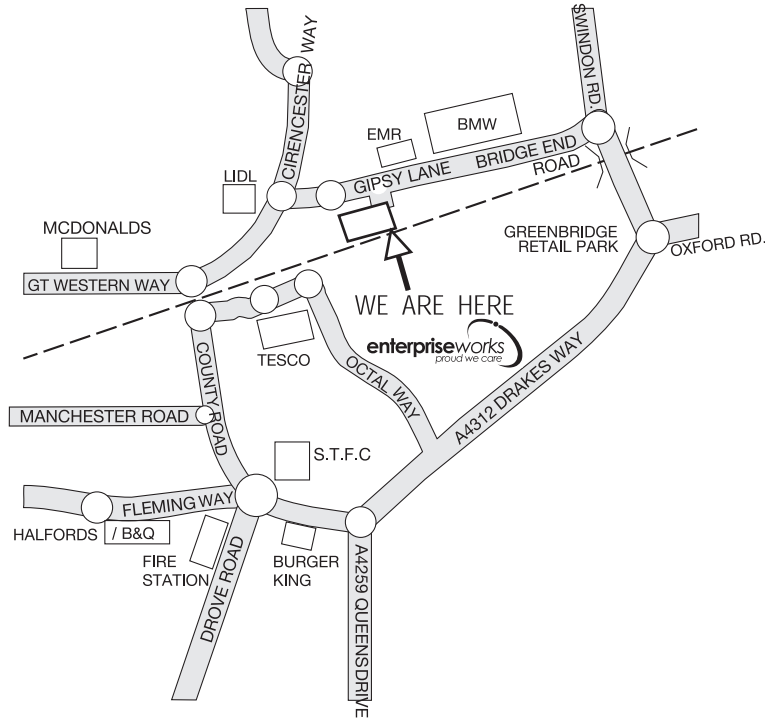

Where to find us...

Price List

Effective July 2010

Units 1A & 1B
Gipsy Lane
Swindon SN2 8DT
Tel: 01793 616288
Fax: 01793 542235
Email: enterpriseworks@swindon.gov.uk
www.swindon.gov.uk

Opening Times: Monday - Thursday 7.45am - 4.30pm
Friday 7.45am - 4.00pm
Saturday 7.15am - 11.45am